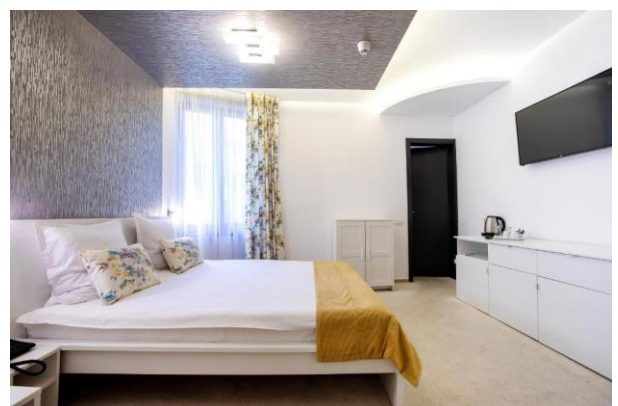

MOXA BUCHAREST BOUTIQUE HOTEL

4-star hotel

Address: 2-4 Mihail Moxa Street

5 min walking to the Faculty

Price: 125 – 130 EUR / room

Book:

<https://hotelmoxa.com/>

MERCURE BUCHAREST CITY CENTER